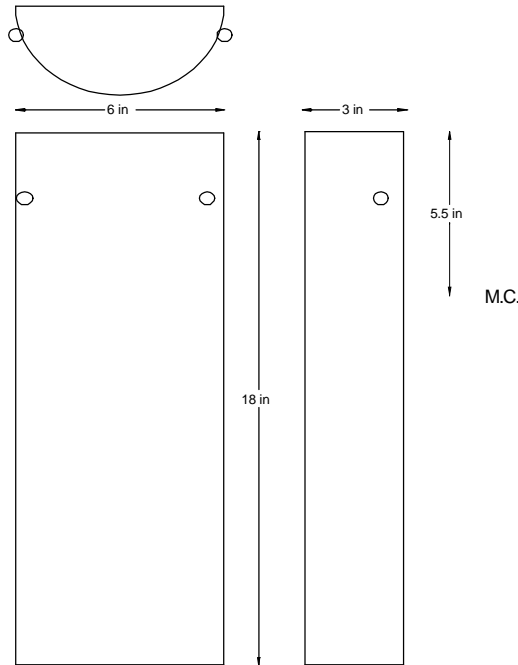

Zylinder (wall)

SPECIFICATIONS

Glass

Hand blown glass made in USA. Available in several blowing techniques and in 24 glass colors.

Metal Finishes

Fittings are available in four finishes.

Electrical

UL listed dry Location Only. Fluorescent specify 120 or 277v. Ballast located in Jbox. Lamps by others.

Metal Finishes

Metal fittings are available in four finishes

Mounting

Incandescent mount, to octagon or 4" square Jbox. Fluorescent mounts to 4" square Jbox

Modifications

Contact local representatives or factory for size, lamping, color modifications.

ORDERING LOGIC

Use matrix below to order complete fixture

Fixture	Lamping	Voltage	Technique	Colors	Finish		
ZYW Zylinder wall	2C60 2x Candelabra F24/27 CFL Long	120V 277V	All White Frit Crizzle Bubble Mosaic	WH CL PA MA LG DG PB LB DB PP LP DP RD TW OR PG TG HG SG SB TB GR CH BK	SN Satin Nickel PN Polished Nickel SB Satin Brass BL Black		