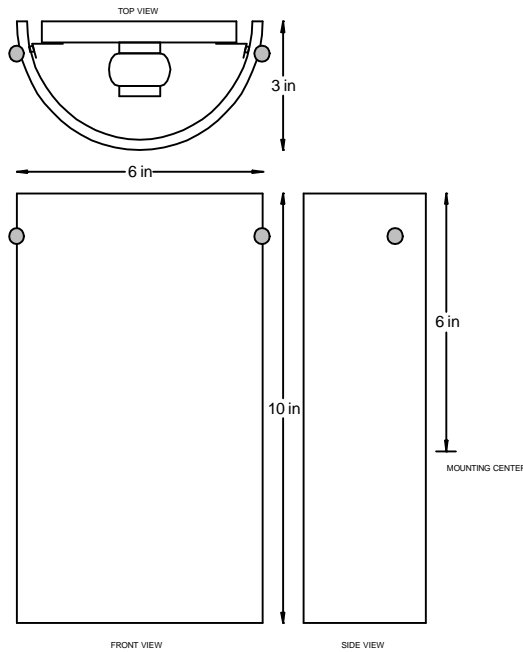

Zylinder Midi (10 in) Wall

SPECIFICATIONS

Glass

Hand blown glass made in USA. Available in several blowing techniques and in 24 glass colors.

Metal Finishes

Fittings are available in four finishes.

Electrical

UL listed dry Location Only. Fluorescent specify 120 or 277v. Ballast located in Jbox. Lamps by others.

Metal Finishes

Metal canopy and fittings are available in four finishes

Mounting

Incandescent mount, to octagon or 4" square Jbox. Fluorescent mounts to 4" square Jbox