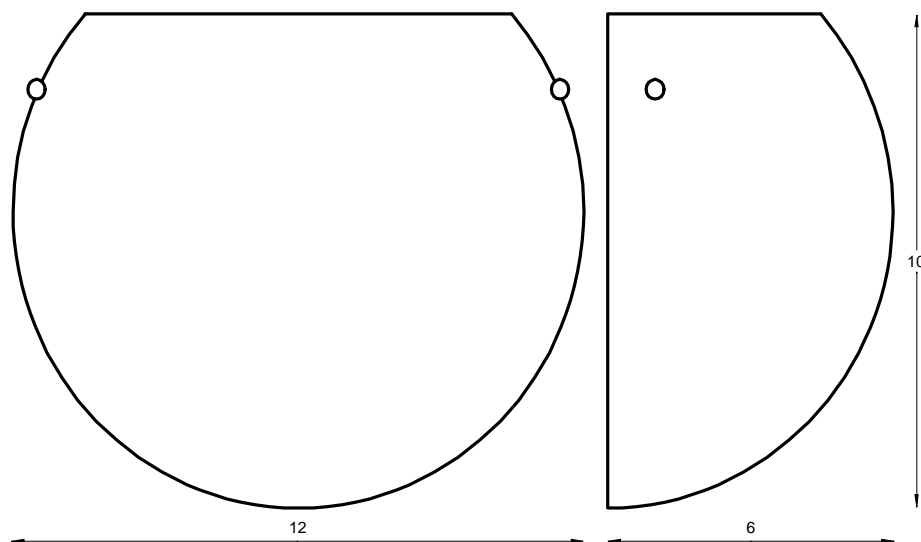

Sfere (wall)

SPECIFICATIONS

Glass

Hand blown glass made in USA.
Available in several blowing techniques and in 24 glass colors.

Metal Finishes

Fittings are available in four finishes.

Electrical

UL listed dry Location Only.
Fluorescent specify 120 or 277v.
Lamps by others.