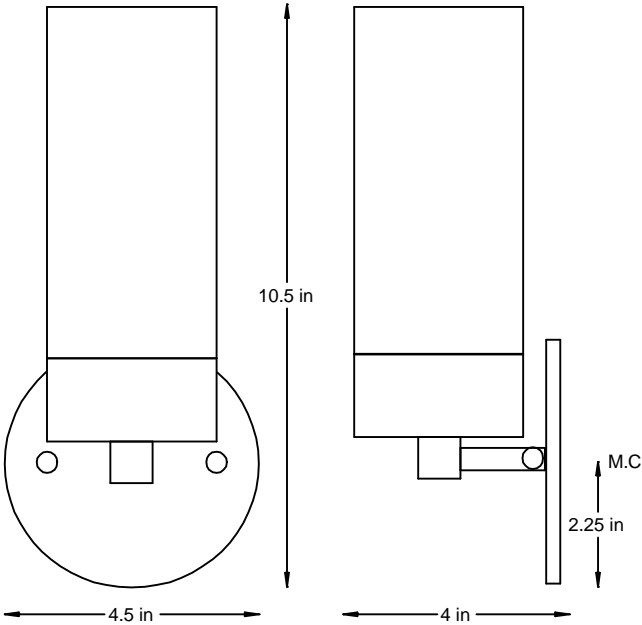

Alta (wall)

SPECIFICATIONS

Glass

Hand blown glass made in USA.
Available in several blowing techniques and in 24 glass colors.
Cased white inside.

Metal Finishes

Fittings are available in four finishes.

Electrical

UL listed dry Location Only.
Ballast located Jbox. Lamps by others.

Construction

18 ga. CRS steel.

Mounting

Mounts to octagon jbox.

Modifications

Contact local representatives or factory for size, lamping, color modifications.