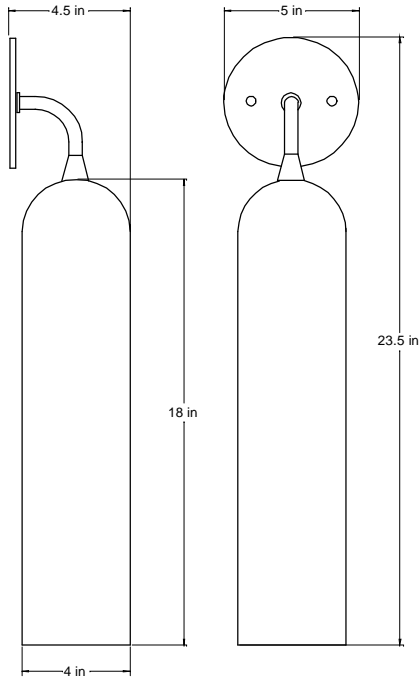

Alta Long(wall)

SPECIFICATIONS

Glass

Hand blown glass made in USA.
Available in several blowing techniques and in 24 glass colors.
Cased white inside.

Metal Finishes

Fittings are available in four finishes.

Electrical

UL listed dry Location Only.
Ballast located Jbox. Lamps by others.

Construction

18 ga. CRS steel.

Mounting

Mounts to octagon jbox.

Modifications

Contact local representatives or factory for size, lamping, color modifications.