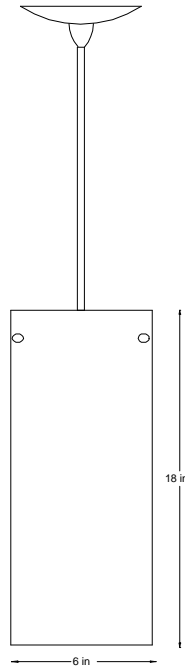

Zylinder (pendant)

SPECIFICATIONS

Glass

Hand blown glass made in USA. Available in several blowing techniques and in 24 glass colors.

Suspension

6' standard cord length. Longer cord is available. Cord available in black.

Electrical

UL listed dry Location Only. Fluorescent specify 120 or 277v. Ballast located in canopy. Lamps by others.

Metal Finishes

Metal canopy and fittings are available in four finishes

Mounting

Mounts to standard octagon junction box.

Modifications

Contact local representatives or factory for size, lamping, color modifications.

ORDERING LOGIC

Use matrix below to order complete fixture

Fixture	Lamping	Voltage*	Technique	Colors	Finish	Cord	Track Mnt.
ZYP Zylinder pendant	A100 A19 F32 G24Q3	120V 277V	All White Frit Crizzle Bubble Mosaic	WH CL PA MA LG DG PB LB DB PP LP DP RD TW OR PG TG HG SG SB TB GR CH BK	SN Satin Nickel PN Polished Nickel SB Satin Brass BL Black	BC Black	Incandescent Only Spec Mfr. Juno Halo Lightolier Other