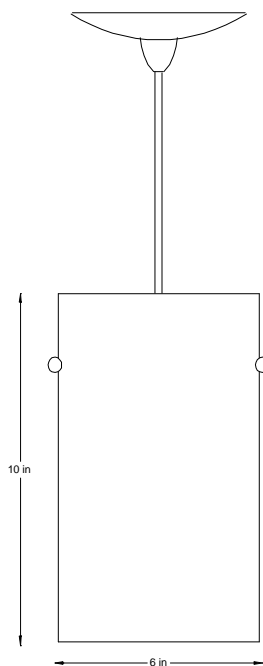

Zylinder Midi Pendant

SPECIFICATIONS

Glass

Hand blown glass made in USA. Available in several blowing techniques and in 24 glass colors.

Suspension

6' standard cord length. Longer cord is available. Cord available in black.

Electrical

UL listed dry Location Only. Fluorescent specify 120 or 277v. Ballast located in canopy. Lamps by others.

Metal Finishes

Metal canopy and fittings are available in four finishes

Mounting

Mounts to standard octagon junction box.

Modifications

Contact local representatives or factory for size, lamping, color modifications.

ORDERING LOGIC

Use matrix below to order complete fixture

Fixture	Lamping	Voltage*	Technique	Colors	Finish	Cord	Track Mnt.
ZYMdP Zylinder Midi Pendant	C60 E12 F13 GX23 F18 G24Q2 F26 G24Q3	120V 277V	All White Frit Crizzle Bubble Twist Mosaic	WH CL PA MA LG DG PB LB DB PP LP DP RD TW OR PG TG HG SG SB TB GR CH BK	SN Satin Nickel PN Polished Nickel SB Satin Brass BL Black	BC Black	Incandescent only Spec Mfr. Juno Halo Lightolier Other