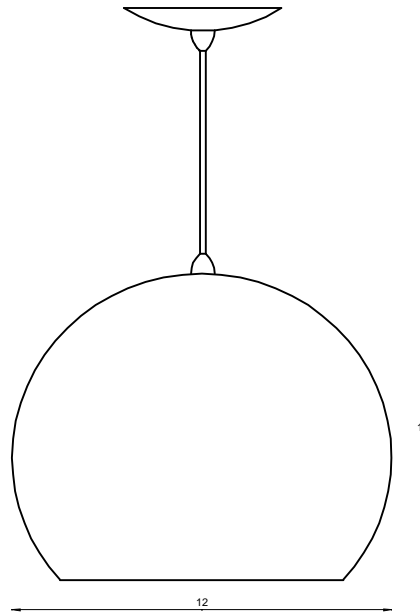

Sfere (pendant down)

SPECIFICATIONS

Glass

Hand blown glass made in USA. Available in several blowing techniques and in 24 glass colors.

Suspension

6' standard cord length. Longer cord is available. Cord available in black.

Electrical

UL listed dry Location Only. Fluorescent specify 120 or 277v. Ballast located in canopy. Lamps by others.

Metal Finishes

Metal canopy and fittings are available in four finishes

Mounting

Mounts to standard octagon junction box.

Modifications

Contact local representatives or factory for size, lamping, color modifications.

ORDERING LOGIC

Use matrix below to order complete fixture

Fixture	Lamping	Voltage*	Technique	Colors	Finish	Cord	Track Mnt.
SFPD Sfere pendant down	A100 A19 F26 G24Q3 F32 G24Q3	120V 277V	All White Frit Crizzle Mosaic	WH CL PA MA LG DG PB LB DB PP LP DP RD TW OR PG TG HG SG SB TB GR CH BK	SN Satin Nickel PN Polished Nickel SB Satin Brass BL Black	BC Black	Incandescent Only Spec Mfr. Juno Halo Lightolier Other