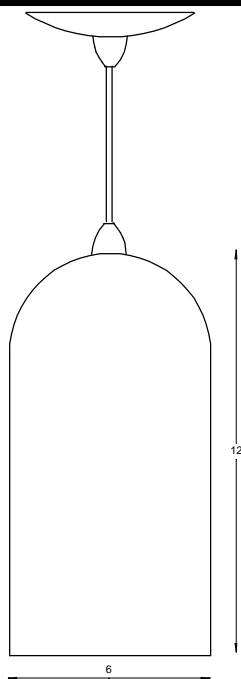

Lunette (pendant down)

SPECIFICATIONS

Glass

Hand blown glass made in USA. Available in several blowing techniques and in 24 glass colors.

Suspension

6' standard cord length. Longer cord is available. Cord available in black.

Electrical

UL listed dry Location Only. Fluorescent specify 120 or 277v. Ballast located in canopy. Lamps by others.

Metal Finishes

Metal canopy and fittings are available in four finishes

Mounting

Mounts to standard octagon junction box.

Modifications

Contact local representatives or factory for size, lamping, color modifications.

ORDERING LOGIC

Use matrix below to order complete fixture

Fixture	Lamping	Voltage*	Technique	Colors	Finish	Cord	Track Mnt.
LUPD Lunette pendant down	A60 A19 F26 G24Q3 F32 G24Q3	120V 277V	All White Frit Crizzle Bubble Mosaic	WH CL PA MA LG DG PB LB DB PP LP DP RD TW OR PG TG HG SG SB TB GR CH BK	Satin Nickel Pol. Nickel Satin Brass Black	BC Black	Incandescent Only Spec Mfr. Juno Halo Lightolier Other