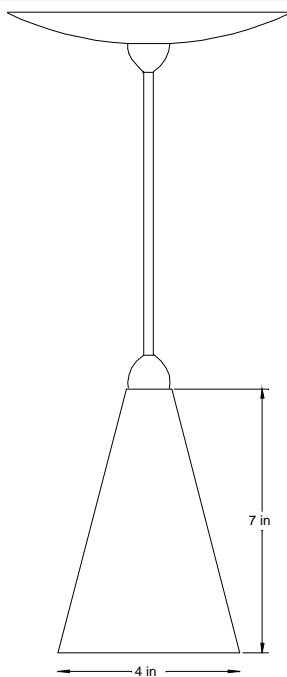

Konus (pendant)

SPECIFICATIONS

Glass

Hand blown glass made in USA. Available in several blowing techniques and in 24 glass colors.

Suspension

6' standard cord length. Longer cord is available. Cord available in black, and metal braid.

Electrical

UL listed dry Location Only. Fluorescent specify 120 or 277v. Ballast located in canopy. Lamps by others.

Metal Finishes

Metal canopy and fittings are available in four finishes

Mounting

Mounts to standard octagon junction box.

Modifications

Contact local representatives or factory for size, lamping, color modifications.

ORDERING LOGIC

Use matrix below to order complete fixture

Fixture	Lamping	Voltage*	Technique	Colors	Finish	Cord	Track Mnt.
KOP Konus Pendant	C60 Candelabra	120V	All White Frit Crizzle Bubble Twist Mosaic	WH CL PA MA LG DG PB LB DB PP LP DP RD TW OR PG TG HG SG SB TB GR CH BK	SN Satin Nickel PN Polished Nickel SB Satin Brass BL Black	BC Black MB Metal Braid (optional)	Incandescent Only Spec Mfr. Juno Halo Lightolier Other