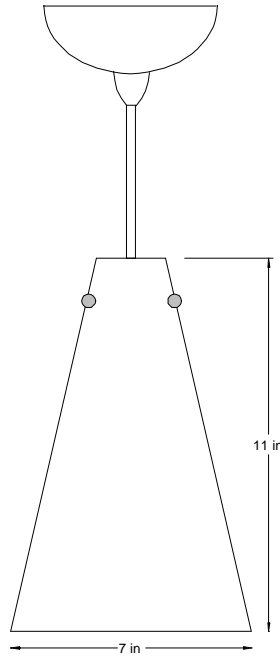

Konus Maxi

SPECIFICATIONS

Glass

Hand blown glass made in USA. Available in several blowing techniques and in 24 glass colors.

Suspension

6' standard cord length. Longer cord is available. Cord available in black.

Electrical

UL listed dry Location Only. Fluorescent specify 120 or 277v. Ballast located in canopy. Lamps by others.

Metal Finishes

Metal canopy and fittings are available in four finishes

Mounting

Mounts to standard octagon junction box.

Modifications

Contact local representatives or factory for size, lamping, color modifications.

ORDERING LOGIC

Use matrix below to order complete fixture

Fixture	Lamping	Voltage*	Technique	Colors	Finish	Cord	Track Mnt.
KOMaP Konus Maxi	A100 A19	120V	All White	WH CL PA	SN Satin Nickel	BC Black	Incandescent Only Spec Mfr. Juno Halo Lightolier Other
	F26 G24Q3	227V	Frit	MA LG DG	PN Polished Nickel		
	F32 G24Q3		Crizzle	PB LB DB	SB Satin Brass		
			Bubble	PP LP DP	BL Black		
			Twist	RD TW OR			
			Mosaic	PG TG HG			
				SG SB TB			
				GR CH BK			

*Required