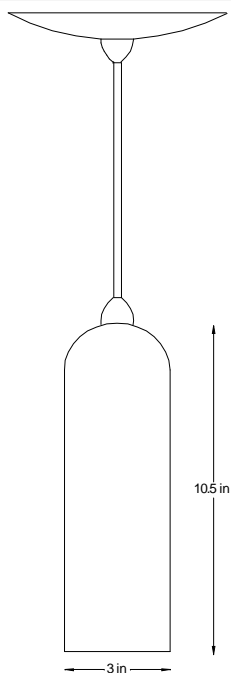

Alta (pendant)

SPECIFICATIONS

Glass

Hand blown glass made in USA. Available in several blowing techniques and in 24 glass colors.

Suspension

6' standard cord length. Longer cord is available. Black cord is standard. Metal Braid cord is optional.

Electrical

UL listed dry Location Only. Fluorescent specify 120 or 277v. Ballast located in canopy. Lamps by others.

Metal Finishes

Metal canopy and fittings are available in four finishes

Mounting

Mounts to standard octagon junction box.

Modifications

Contact local representatives or factory for size, lamping, color modifications.

ORDERING LOGIC

Use matrix below to order complete fixture

Fixture	Lamping	Voltage*	Technique	Colors	Finish	Cord	Track Mnt.
ALP Alta pendant	C60 Candelabra F18 G24Q2 F26 G24Q3	120V 277V	All White Frit Crizzle Bubble Twist Mosaic	WH CL PA MA LG DG PB LB DB PP LP DP RD TW OR PG TG HG SG SB TB GR CH BK	SN Satin Nickel PN Polished Nickel SB Satin Brass BL Black	BC Black MB Metal Braid	Incandescent Only Spec Mfr. Juno Halo Lightolier Other