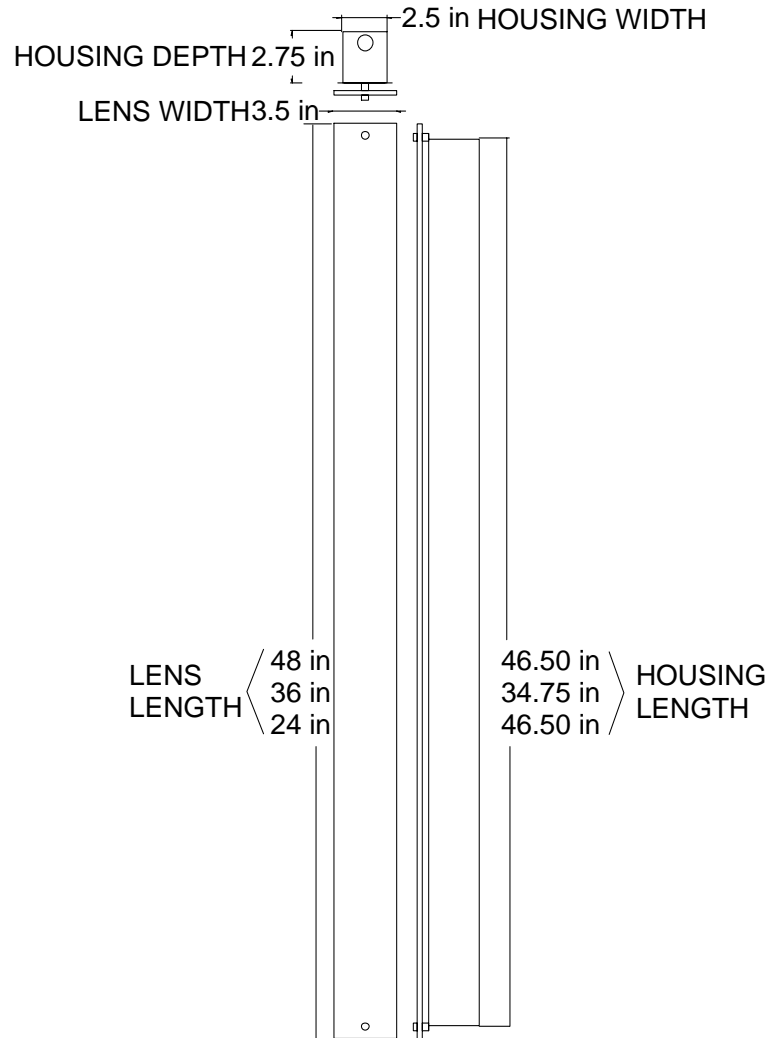

## CONSTRUCTION

.031" CRS Steel Housing. White powder coat after fabrication.

## MOUNTING

NW=New construction bar hangers  
RM=Remodel clips

## ORDERING LOGIC

Use matrix below to order complete fixture.

Fixture	Size	Lamping	Voltage	Mounting	Glass	Options
ILLL	24"	14W T5	120	NW New Construction RM Remodel	WE White Etched	DIM* EM**
		24W T5HO			RB Rainbead	
	36"	21W T5	277		LR Linear Prism	
		39W T5HO			SC Screen	
48"	28W T5		SQ Square			
	54W T5HO					
ILLL						