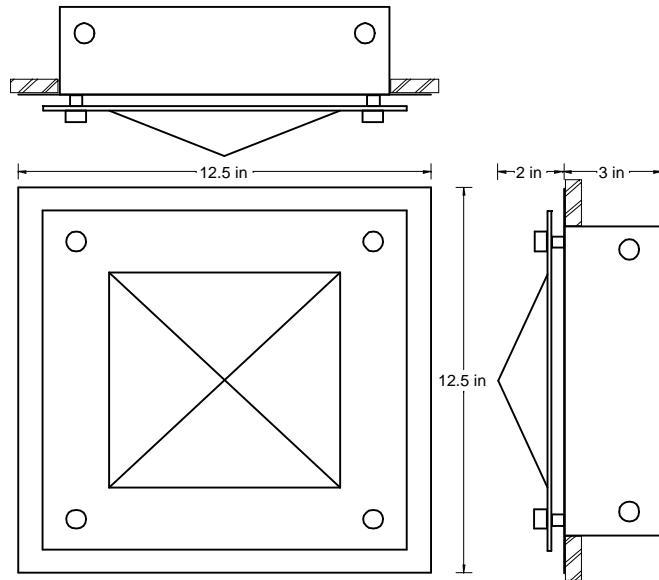

Illuminer 12x12xR

Recessed Ceiling and Wall Mount

Pyramid Form

Sun Form

Delta Form

SPECIFICATIONS

Construction

Backplate/ballast housing is 22ga. zinc coated cold rolled steel.

Shielding

.250 plate glass standard. Starphire glass available. Fused glass available in 24 colors.

Electrical

UL listed dry location only. Specify 120 or 277v. Lamps by others.

Finish

Polyster powder coat after fabrication

Hardware

Available in satin nickel

Mounts

Mounts to stud walls. Ceiling mount using supplied butterfly brackets.

ORDERING LOGIC

Use matrix below to order complete fixture

Family	Model	Lamping	Voltage**	Hardware	Glass Form	Options
ILL Illuminer	12x12xR	1X13 GX23* 2x13 GX23* 1X18 G24Q2 2x18 G24Q2 1X26 G24Q3 2x26 G24Q3 1xC60 Candelabra	120v 277v	Satin Nickel	Sun Pyramid Delta Flat	Fused Glass Sand Carved Glass