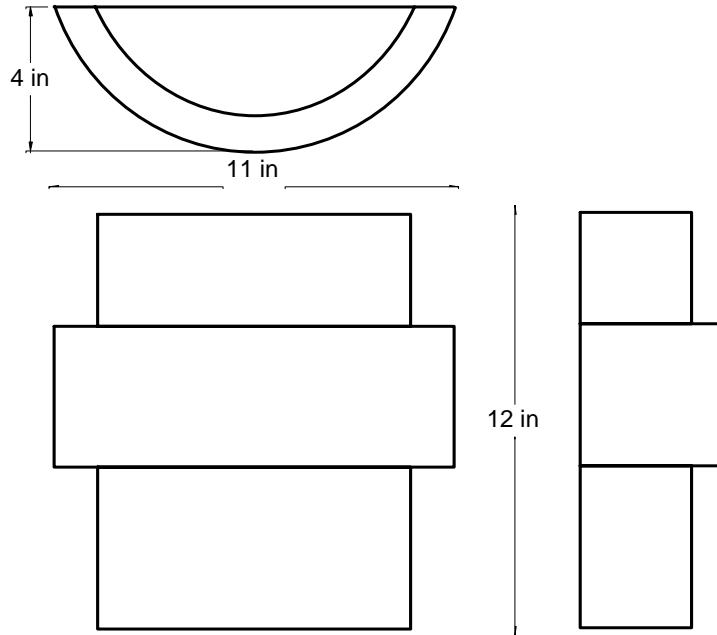

Triple Tier Wall

SPECIFICATIONS

Construction

Fabric laminated to self extinguishing vinyl. Transparent fire retardant applied after fabrication.

Mounting

Incandescent mounts to octagon jbox. Fluorescent mounts to 4" square junction box.

ORDERING LOGIC

Use matrix below to order complete fixture

Family	Model	Lamping	Voltage*			Material	Material	Material
TTW	12x11x4	C60 Candleabra F18 G24Q2 Custom	120v 277v			Linen White Cream Champagne Tan Celery Red Grape Green Apple Maize	Silk Platinum Lt. Bronze Copper	Raw Silk White Lt. Bronze Med. Bronze Gold