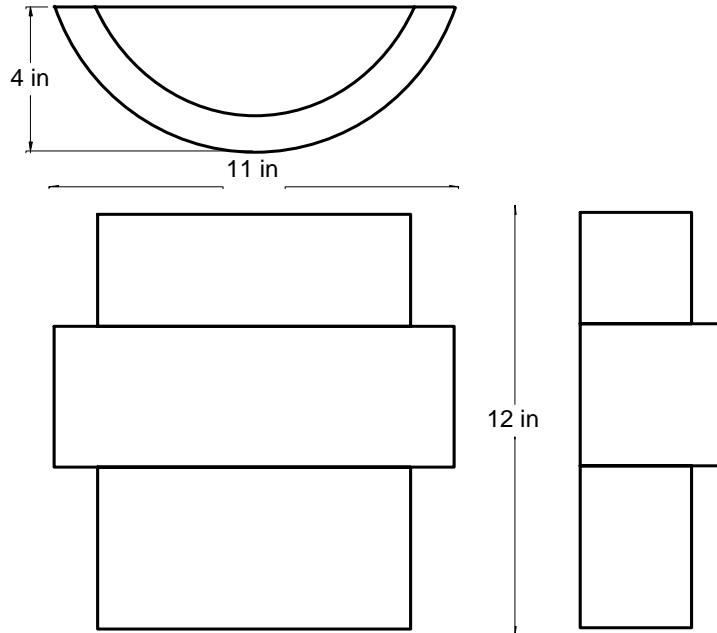

Triple Tier Wall

SPECIFICATIONS

Construction

Fabric laminated to self extinguishing vinyl. Transparent fire retardant applied after fabrication.

Mounting

Incandescent mounts to octagon jbox. Fluorescent mounts to 4" square junction box.

ORDERING LOGIC

Use matrix below to order complete fixture

Family	Model	Lamping	Voltage*			Material	Material	Material
TTW	12x11x4	C60 Candleabra F18 G24Q2 Custom	120V 277V			Linen White Cream Champagne Tan Celery Red Grape Green Apple Maize	Silk Platinum Lt. Bronze Copper	Raw Silk White Lt. Bronze Med. Bronze Gold