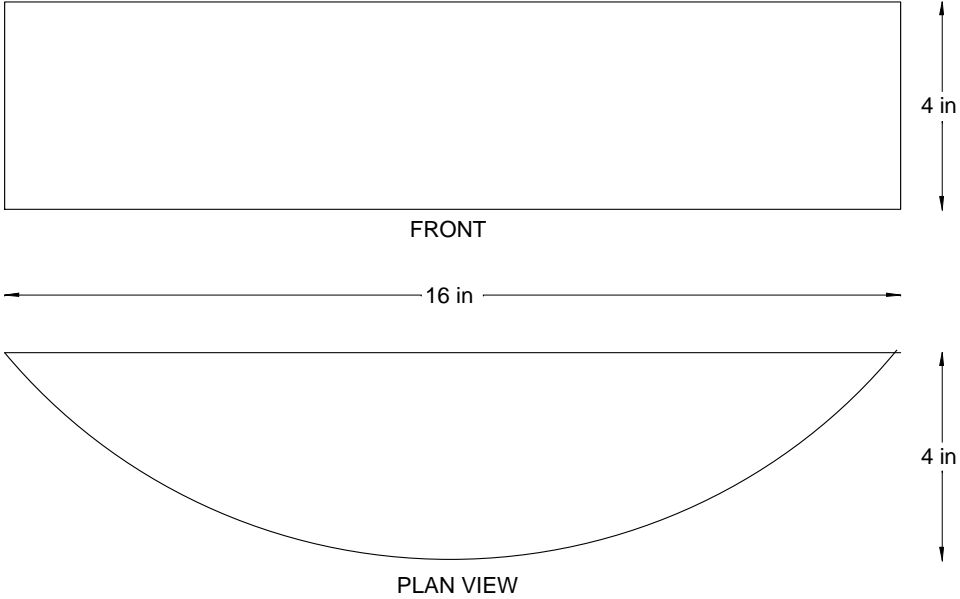

16x4x4 Round Drum Wall

SPECIFICATIONS

Construction

Fabric laminated to self extinguishing vinyl. Transparent fire retardant applied after fabrication.

Electrical

ETL listed dry location only. Specify 120 or 277v. Fluorescent ballast in jbox. Lamps by others.

Bottom Shielding

White linen fabric bottom.

Mounting

Mounts to octagon junction box

Modifications

Contact local representatives or factory for size, lamping, lens or finish modifications.

ORDERING LOGIC

Use matrix below to order complete fixture