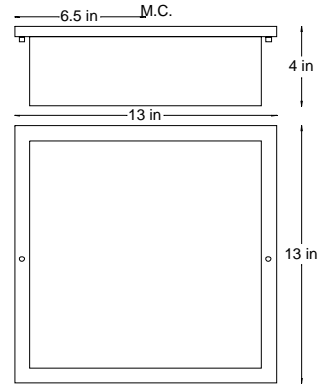

Neo Ceiling(13x13x4)

SPECIFICATIONS

Construction

Backplate: .025" steel.
Front: .048" for painted or optional finishes.

Finishes

Finishes include powder coated black, silver and bronze.

Electrical

ETL listed damp location.
Specify 120 or 277v. Lamps by others.

Lensing

UV stable extruded matte white acrylic

Mounting

Mounts to octagon junction box or 4x4 junction box with round plaster adapter.

Modifications

Contact local representatives or factory for size, lamping, lens or finish modifications.