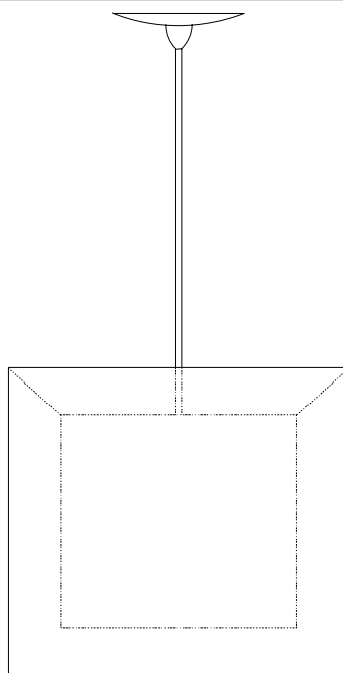

# Cube<sup>2</sup> Pendant

### Suspension

6' standard cord length. Longer cord is available. Cord available in black and metal braid.