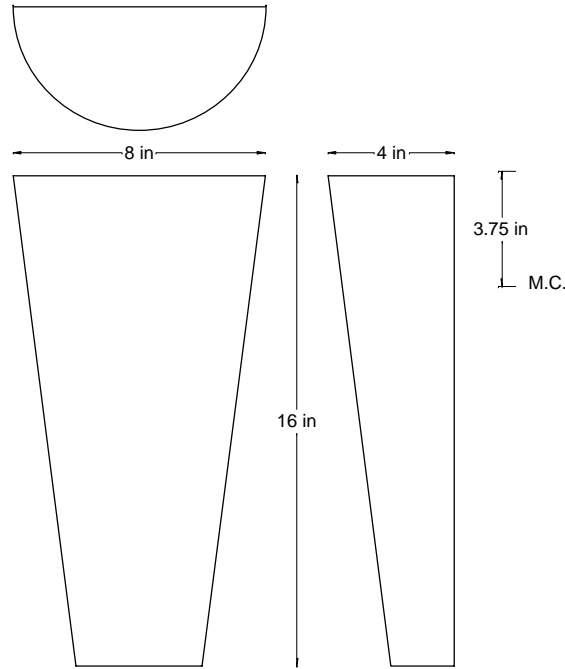

# Small Cone Wall Sconce

## SPECIFICATIONS

### Mounting

Incandescent mounts to octagon, 4" square and 4" square with round plaster ring. Compact fluorescent mounts to 4x4 junction box.