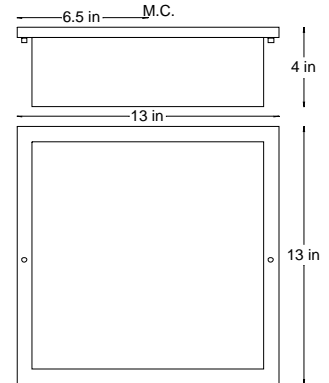

Bauhaus Ceiling (13x13x4)

SPECIFICATIONS

Construction

Backplate: is .025" steel.
Decorative Front: .048" for painted or optional finishes.

Finishes

Finishes include powder coated black, silver and bronze.

Electrical

ETL listed damp location.
Specify 120 or 277v. Lamps by others.

Lensing

UV stable matte white acrylic

Mounting

Mounts to octagon junction box or 4x4 junction box with round plaster adapter.

Modifications

Contact local representatives or factory for size, lamping, lens or finish modifications.