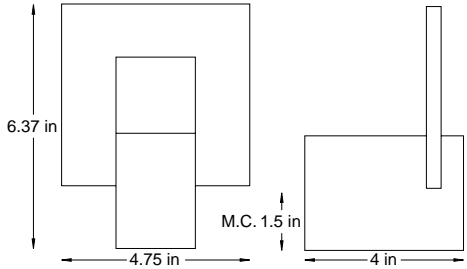

AWL.17

Mini Junction Box Supplied By LumenArt

SPECIFICATIONS

Material

Machined aluminum.
Clear borosilicate cover glass.

Mounting

Mounts to 1.5"x1.5"x3.5" deep custom electrical box by LumenArt.

Electrical

ETL damp location listed. 12v transformer in fixture.
Lamp by LumenArt.

Finish

Micro brushed with clear coat after fabrication before assembly.

ORDERING LOGIC

Use matrix below to order complete fixture

Fixture	Lamping	Voltage	Options				
AWL.17	20 MiniStar	120V 277v					
AWL.17