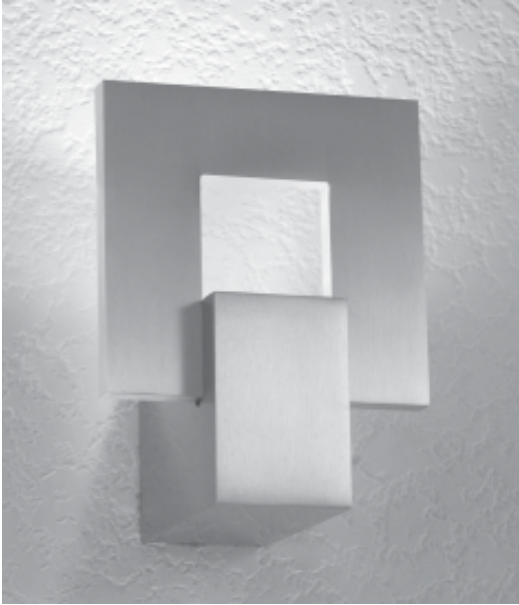

AWL.17

Mini Junction Box Supplied By LumenArt

SPECIFICATIONS

Material

Machined aluminum.
Clear borosilicate cover glass.

Mounting

Mounts to 1.5"x1.5"x3.5" deep custom electrical box by LumenArt.

Electrical

ETL damp location listed. 12v transformer in fixture.
Lamp by LumenArt.

Finish

Micro brushed with clear coat after fabrication before assembly.

ORDERING LOGIC

Use matrix below to order complete fixture

Fixture	Lamping	Voltage	Options				
AWL.17	20 MiniStar	120V 277v					
AWL.17