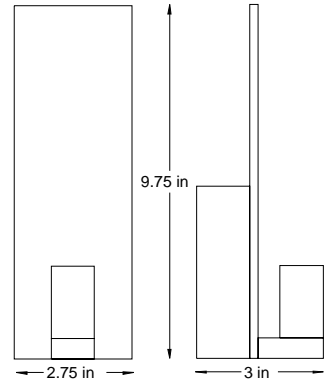

AWL.16

Mini Jbox

SPECIFICATIONS

Material

Machined aluminum

Finish

Micro brushed with clear coat after fabrication before assembly.

Mounting

Mounts to 1.5"x1.5"x3.5" deep custom electrical box by LumenArt. 4" canopy available for junction boxes.

Electrical

ETL damp location listed. 12v transformer in fixture. Lamp by LumenArt.

ORDERING LOGIC

Use matrix below to order complete fixture

Fixture	Lamping	Voltage	Options				
AWL.16	35w MiniStar	120V 277v	Signage on bacplate				
AWL.16