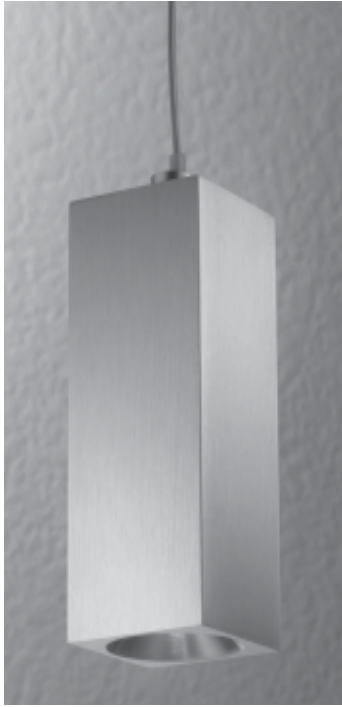

APD.23

Optional 4" canopy

Mini Jbox by LumenArt

SPECIFICATIONS

Material

Machined aluminum with stainless steel fasteners.

Finish

Micro brushed with clear coat after fabrication before assembly.

Mounting

Mounts to 1.5"x1.5"x5" deep custom electrical box by LumenArt. 4" canopy available for existing junction boxes.

Electrical

ETL damp location listed. 12v transformer in electrical box. Lamp by LumenArt. Use only lamps approved for open fixtures.