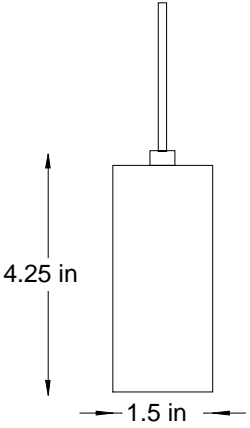

APD.23

Optional 4" canopy

Mini Jbox by LumenArt

SPECIFICATIONS

Material

Machined aluminum with stainless steel fasteners.

Finish

Micro brushed with clear coat after fabrication before assembly.

Mounting

Mounts to 1.5"x1.5"x5" deep custom electrical box by LumenArt. 4" canopy available for existing junction boxes.

Electrical

ETL damp location listed. 12v transformer in electrical box. Lamp by LumenArt. Use only lamps approved for open fixtures.

ORDERING LOGIC

Use matrix below to order complete fixture

Fixture	Lamping	Voltage	Options				
APD.23	35w MiniStar	120V 277V	4" CANOPY				

*Required