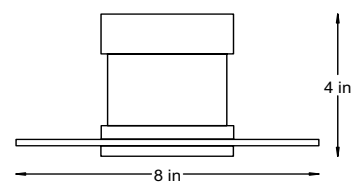

ACL.03

Ceiling or Wall Mount

ACL.03 with round backplate Standard Mini JBox

SPECIFICATIONS

Material

Machined aluminum with stainless steel fasteners. Micro brushed with clear coat after fabrication before assembly.

Mounting

1.5"x1.5"x5.5" deep custom electrical box by LumenArt. **Optional** 4" canopy available for existing octagon or 4" square with round ring junction boxes.

Electrical

ETL wet location listed. 12v transformer in electrical box. Lamp by LumenArt. Use only lamps approved for open fixtures.